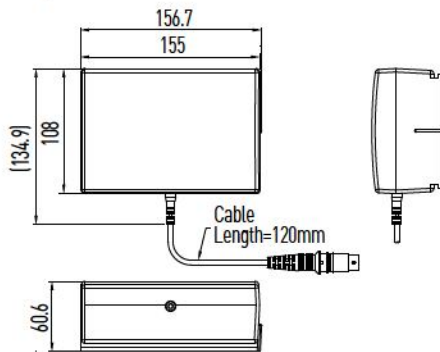

Battery: LAKB-1