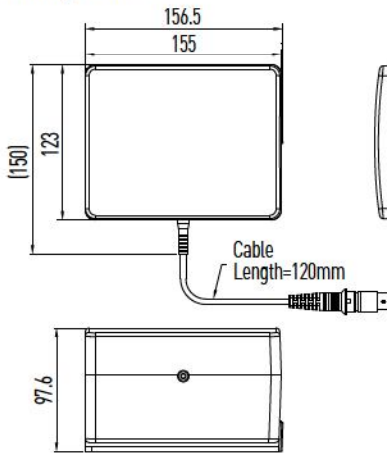

Battery: LAKB-2