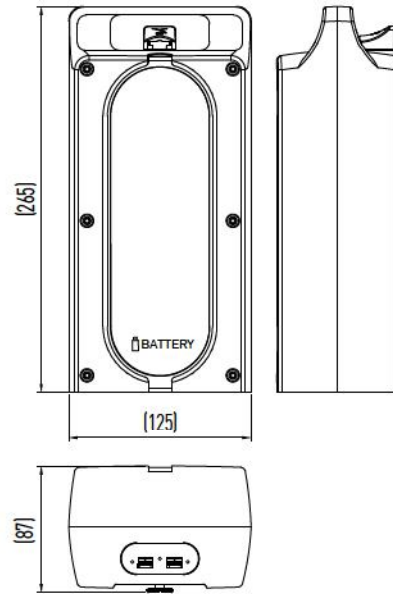

Battery: LAKB-3