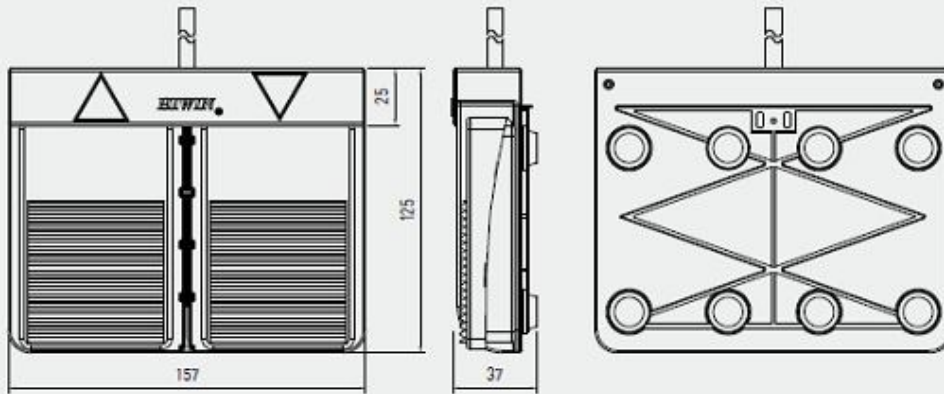

#### • Features of the LAFS1

- Controls 1 Actuator
- Compatible with all controllers
- \* Notice the type of controller
- Easily portable with attached magnet
- Standard cable length: coil 600mm; total 1100mm