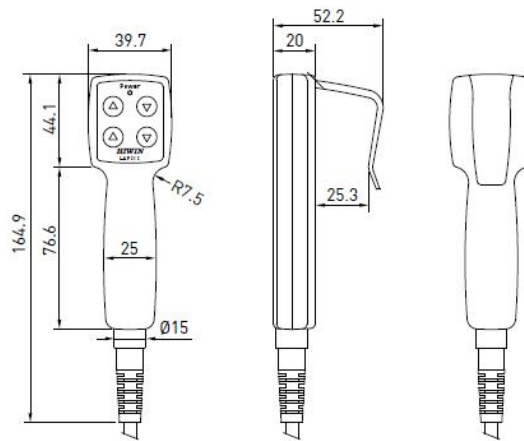

17.

HIWIN Keypad Series

LAP2

• Features of the LAP2

- Control maximum of 2 Actuators
- Compatible with LAK2, LAK4, LAK2D
- Ergonomic design and small size
- Standard cable length: coil 600mm; total 1100mm
- Protection: IP66